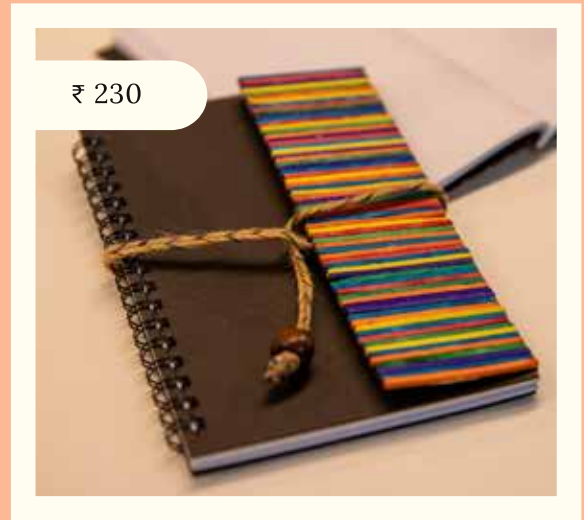

STICK
₹ 230 per piece

Dimensions: 6.3"x4.1"
Materials: Sticks