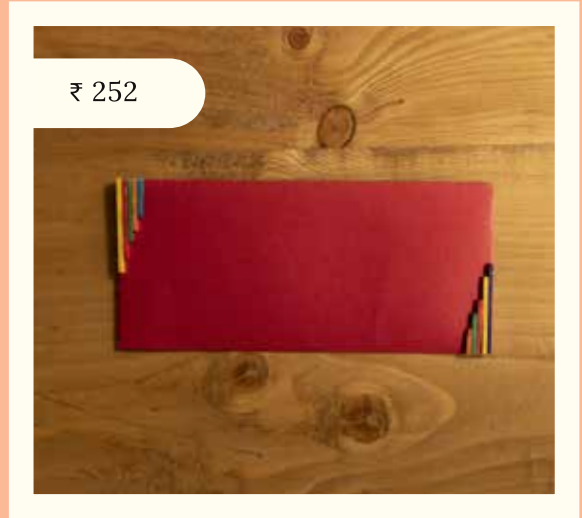

STICK ENVELOPE

₹ 252 for a set of 4

Dimensions: 3"x7"x3"
Materials: Stick