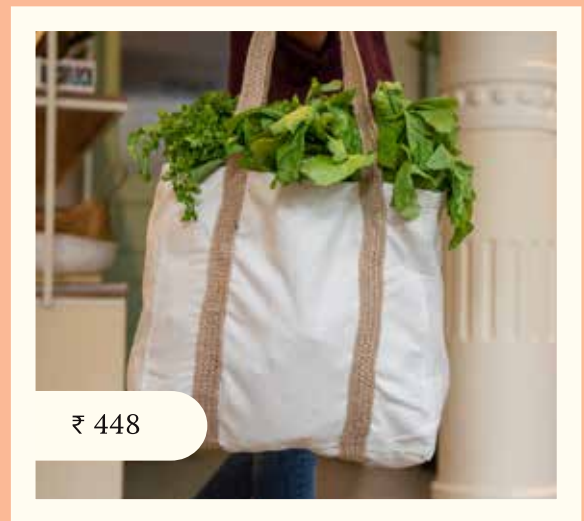

Whether it's traveling, picnics or for daily use, these MannMade bags are suitable for all of your needs.

TOTE BAG - SMALL

₹ 336

Dimensions: Small - 14"x14"

Materials: Recycled Fabric thus prints may vary

TOTE BAG - MEDIUM

₹ 448

Dimensions: Medium - 16"X"16

Materials: Recycled Fabric thus prints may vary

TOTE BAG - LARGE

₹ 560

Dimensions: Large - 18"x18"

Materials: Recycled Fabric thus prints may vary