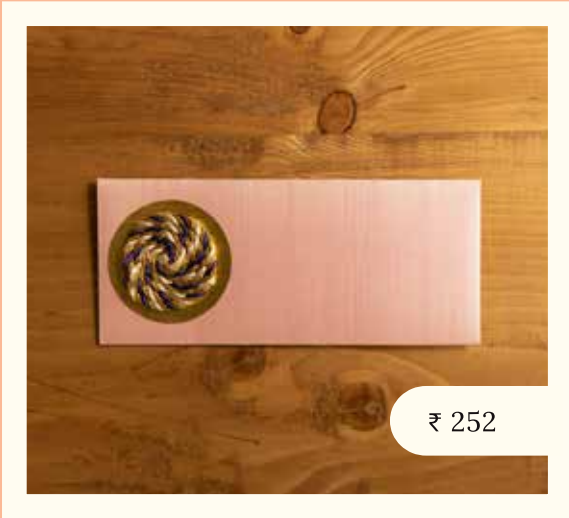

CHAKRI ENVELOPE

₹ 252 for a set of 4

Dimensions: 3"x7"x3"
Materials: Chord